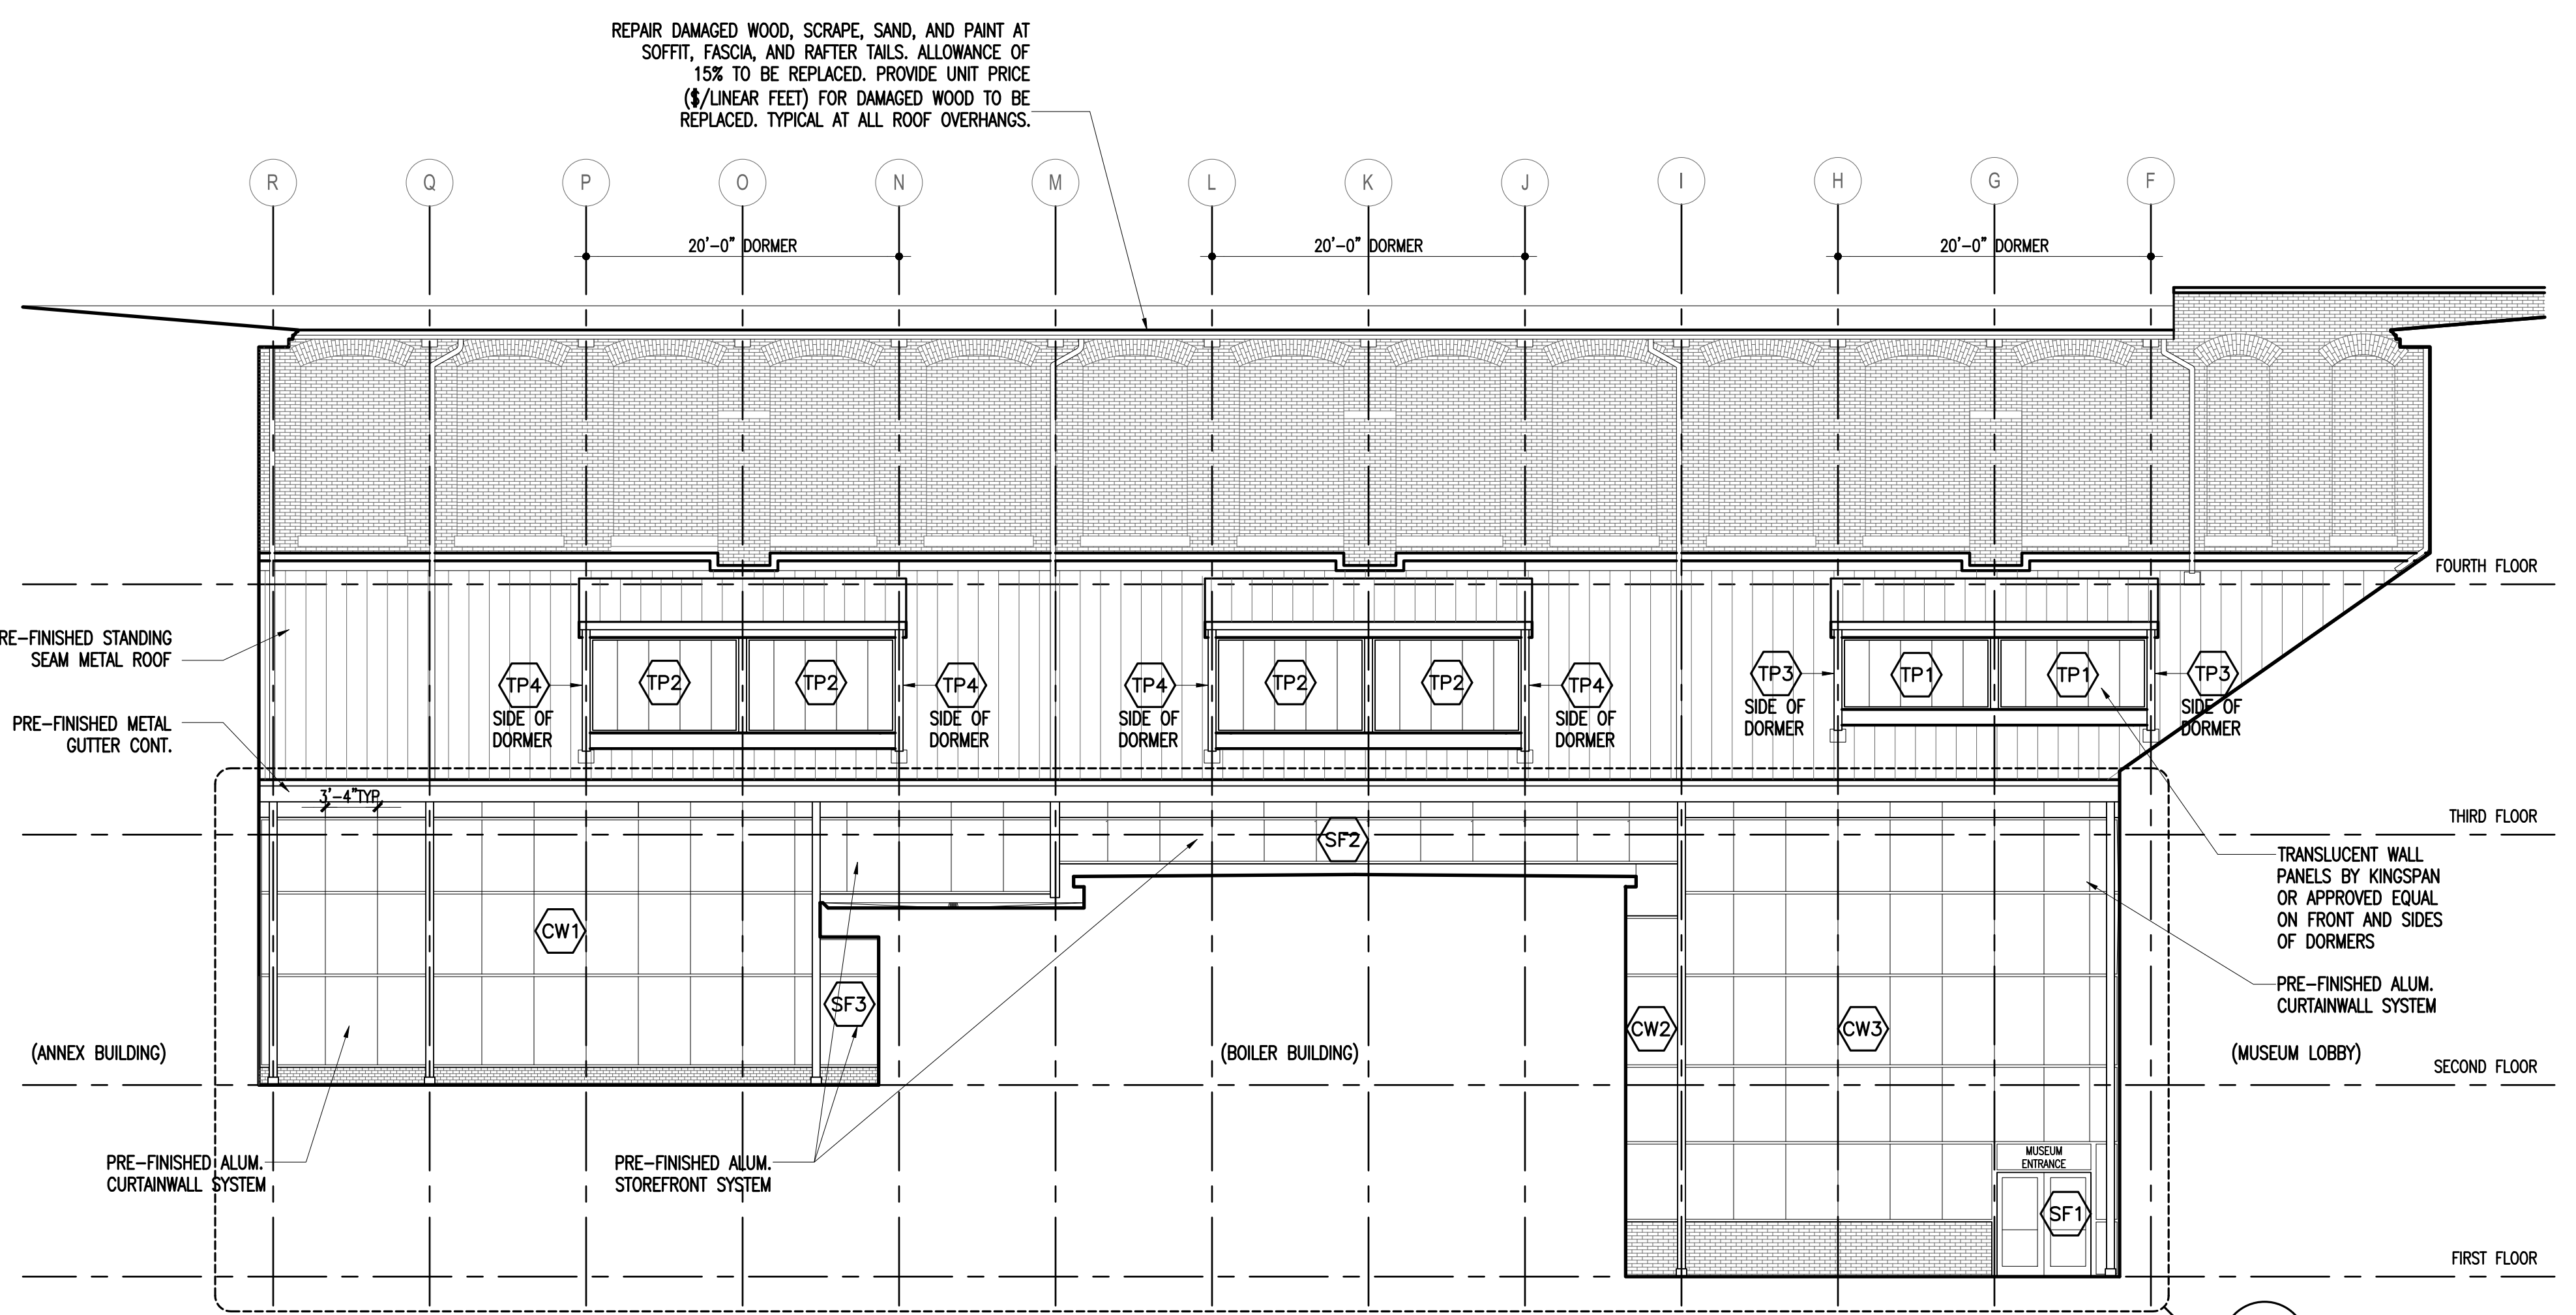

number	item	date

1 BOILER BUILDING WEST ELEVATION  
SCALE: 1/8" = 1'-0"

2 BOILER BUILDING SOUTH ELEVATION  
SCALE: 1/8" = 1'-0"

3 BOILER BUILDING NORTH ELEVATION  
SCALE: 1/8" = 1'-0"

4 BOILER BUILDING SECTION/ATRIUM ELEVATION  
SCALE: 1/8" = 1'-0"