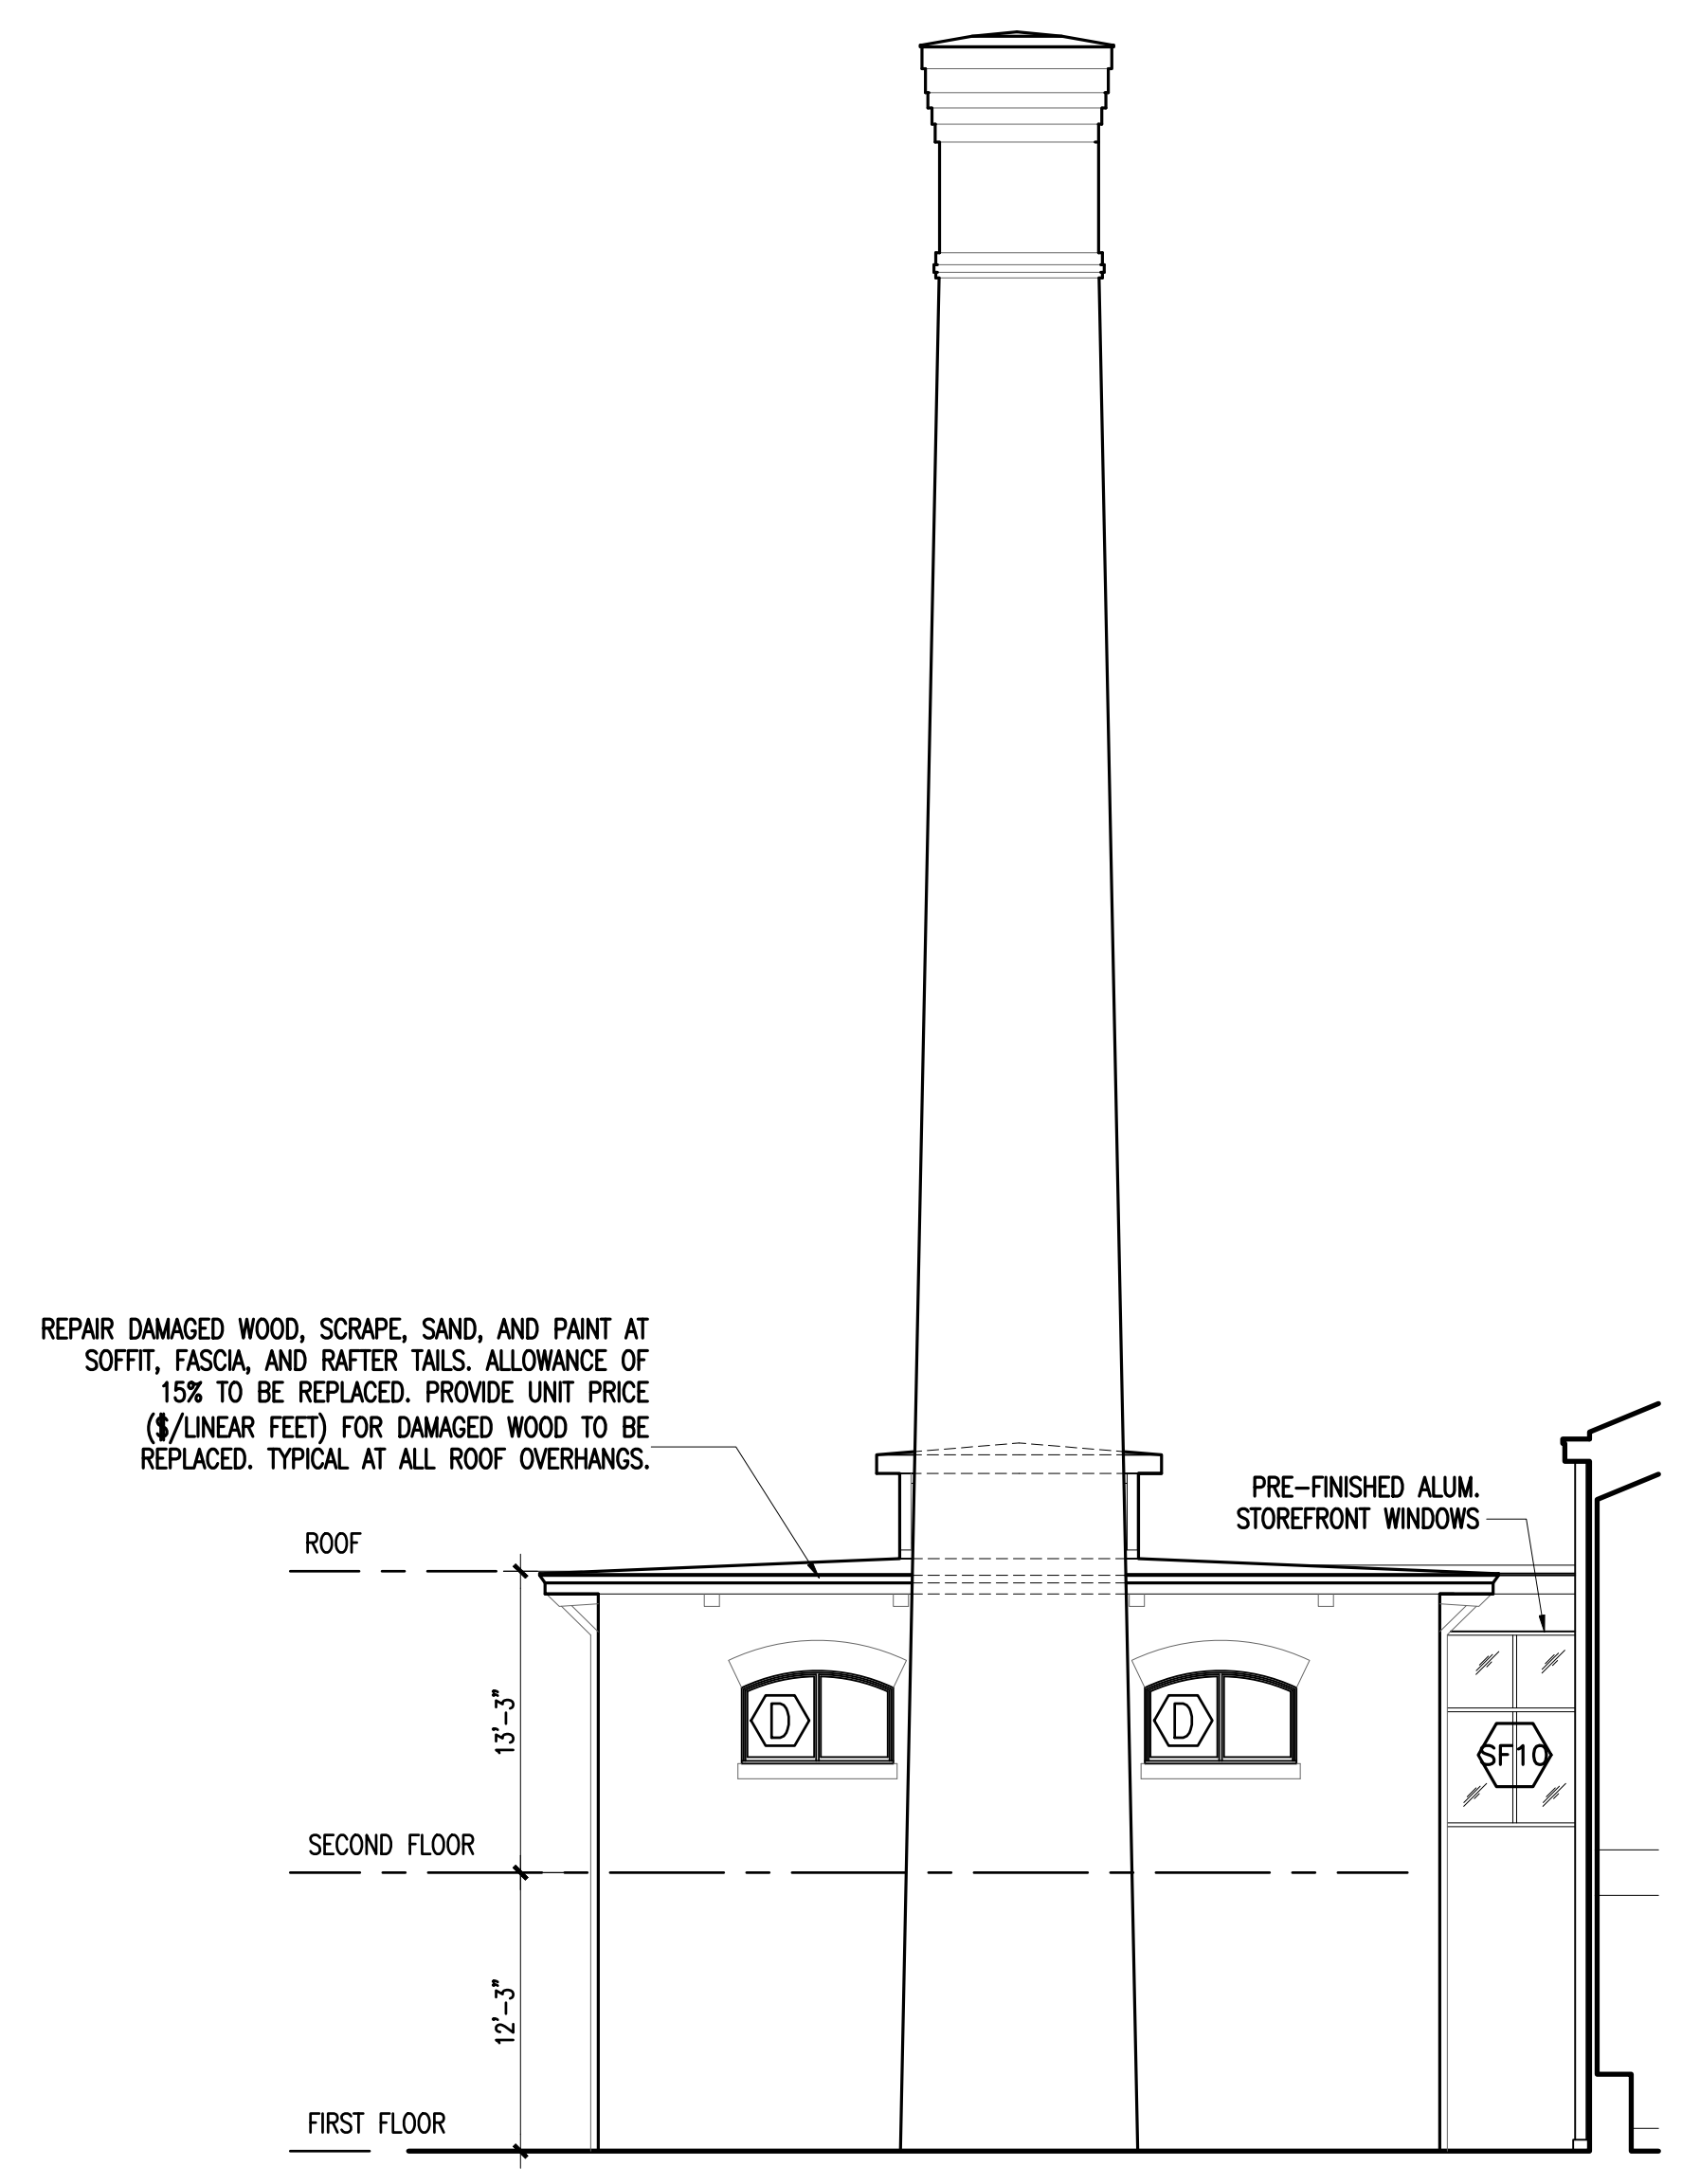

number	item	date

1 BOILER BUILDING WEST ELEVATION  
SCALE: 1/8" = 1'-0"

2 BOILER BUILDING SOUTH ELEVATION  
SCALE: 1/8" = 1'-0"

3 BOILER BUILDING NORTH ELEVATION  
SCALE: 1/8" = 1'-0"

4 BOILER BUILDING SECTION/ATRIUM ELEVATION  
SCALE: 1/8" = 1'-0"