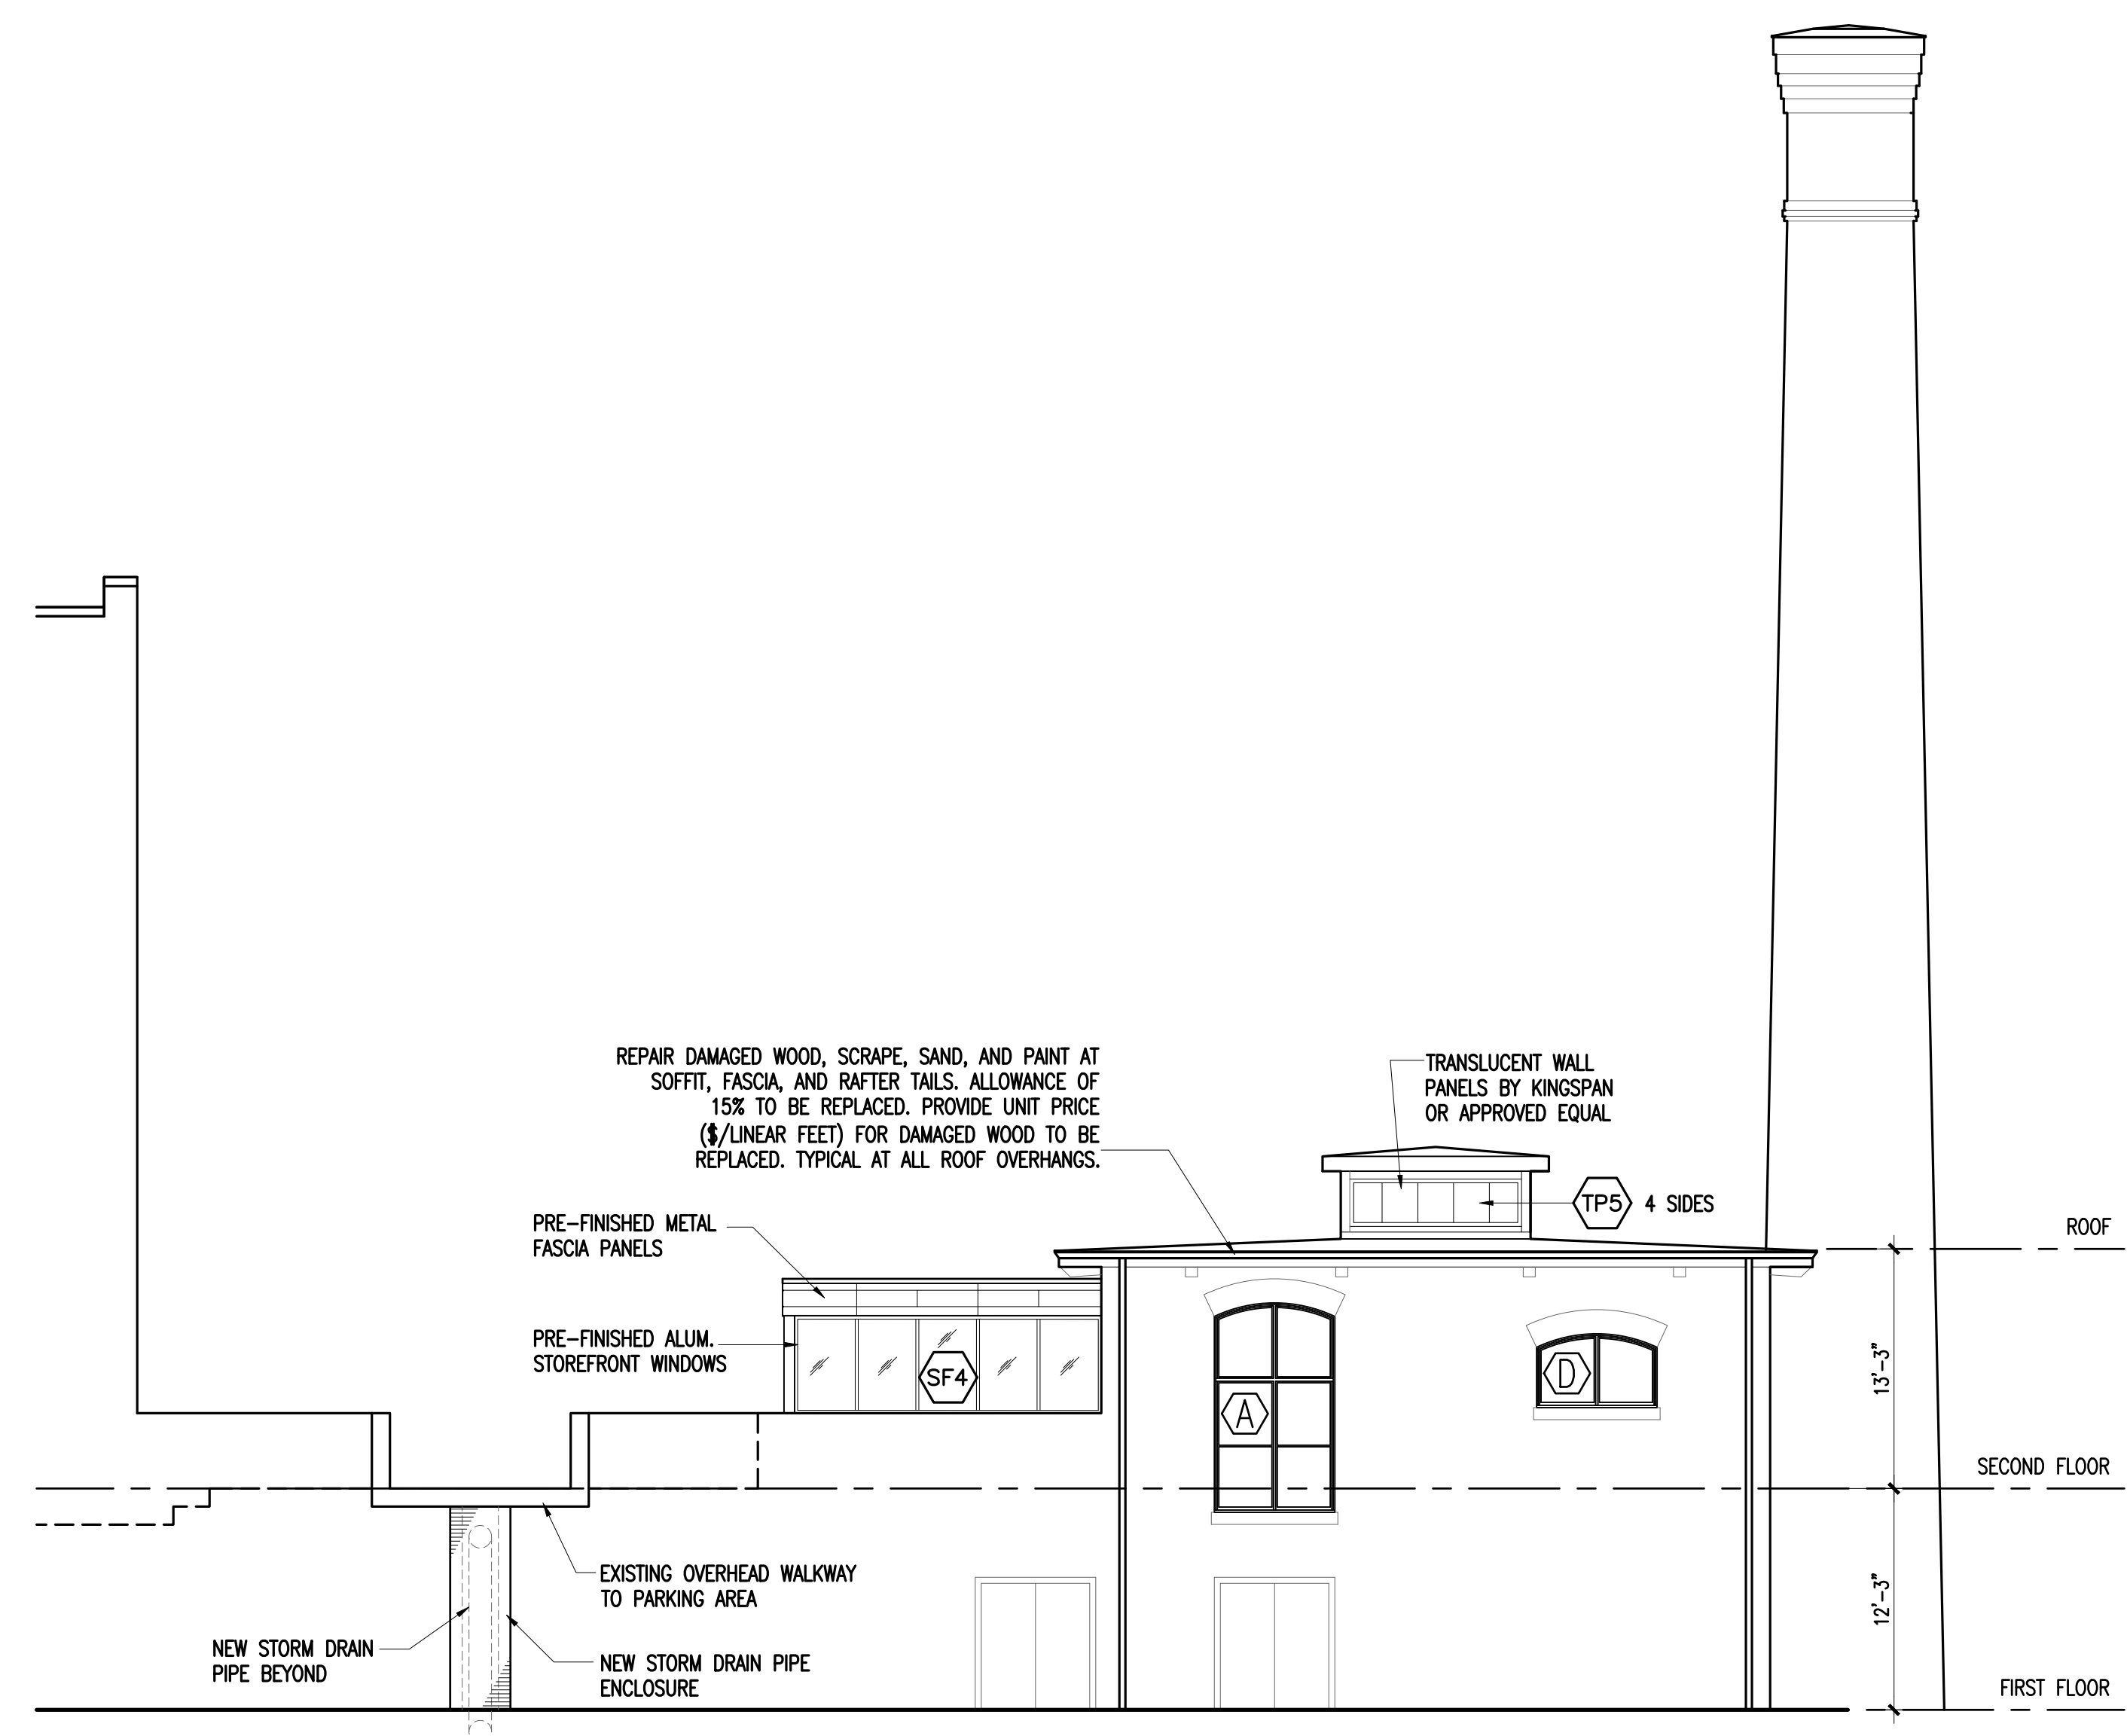

number	item	date

1 BOILER BUILDING WEST ELEVATION  
SCALE: 1/8" = 1'-0"

2 BOILER BUILDING SOUTH ELEVATION  
SCALE: 1/8" = 1'-0"

3 BOILER BUILDING NORTH ELEVATION  
SCALE: 1/8" = 1'-0"

4 BOILER BUILDING SECTION/ATRIUM ELEVATION  
SCALE: 1/8" = 1'-0"