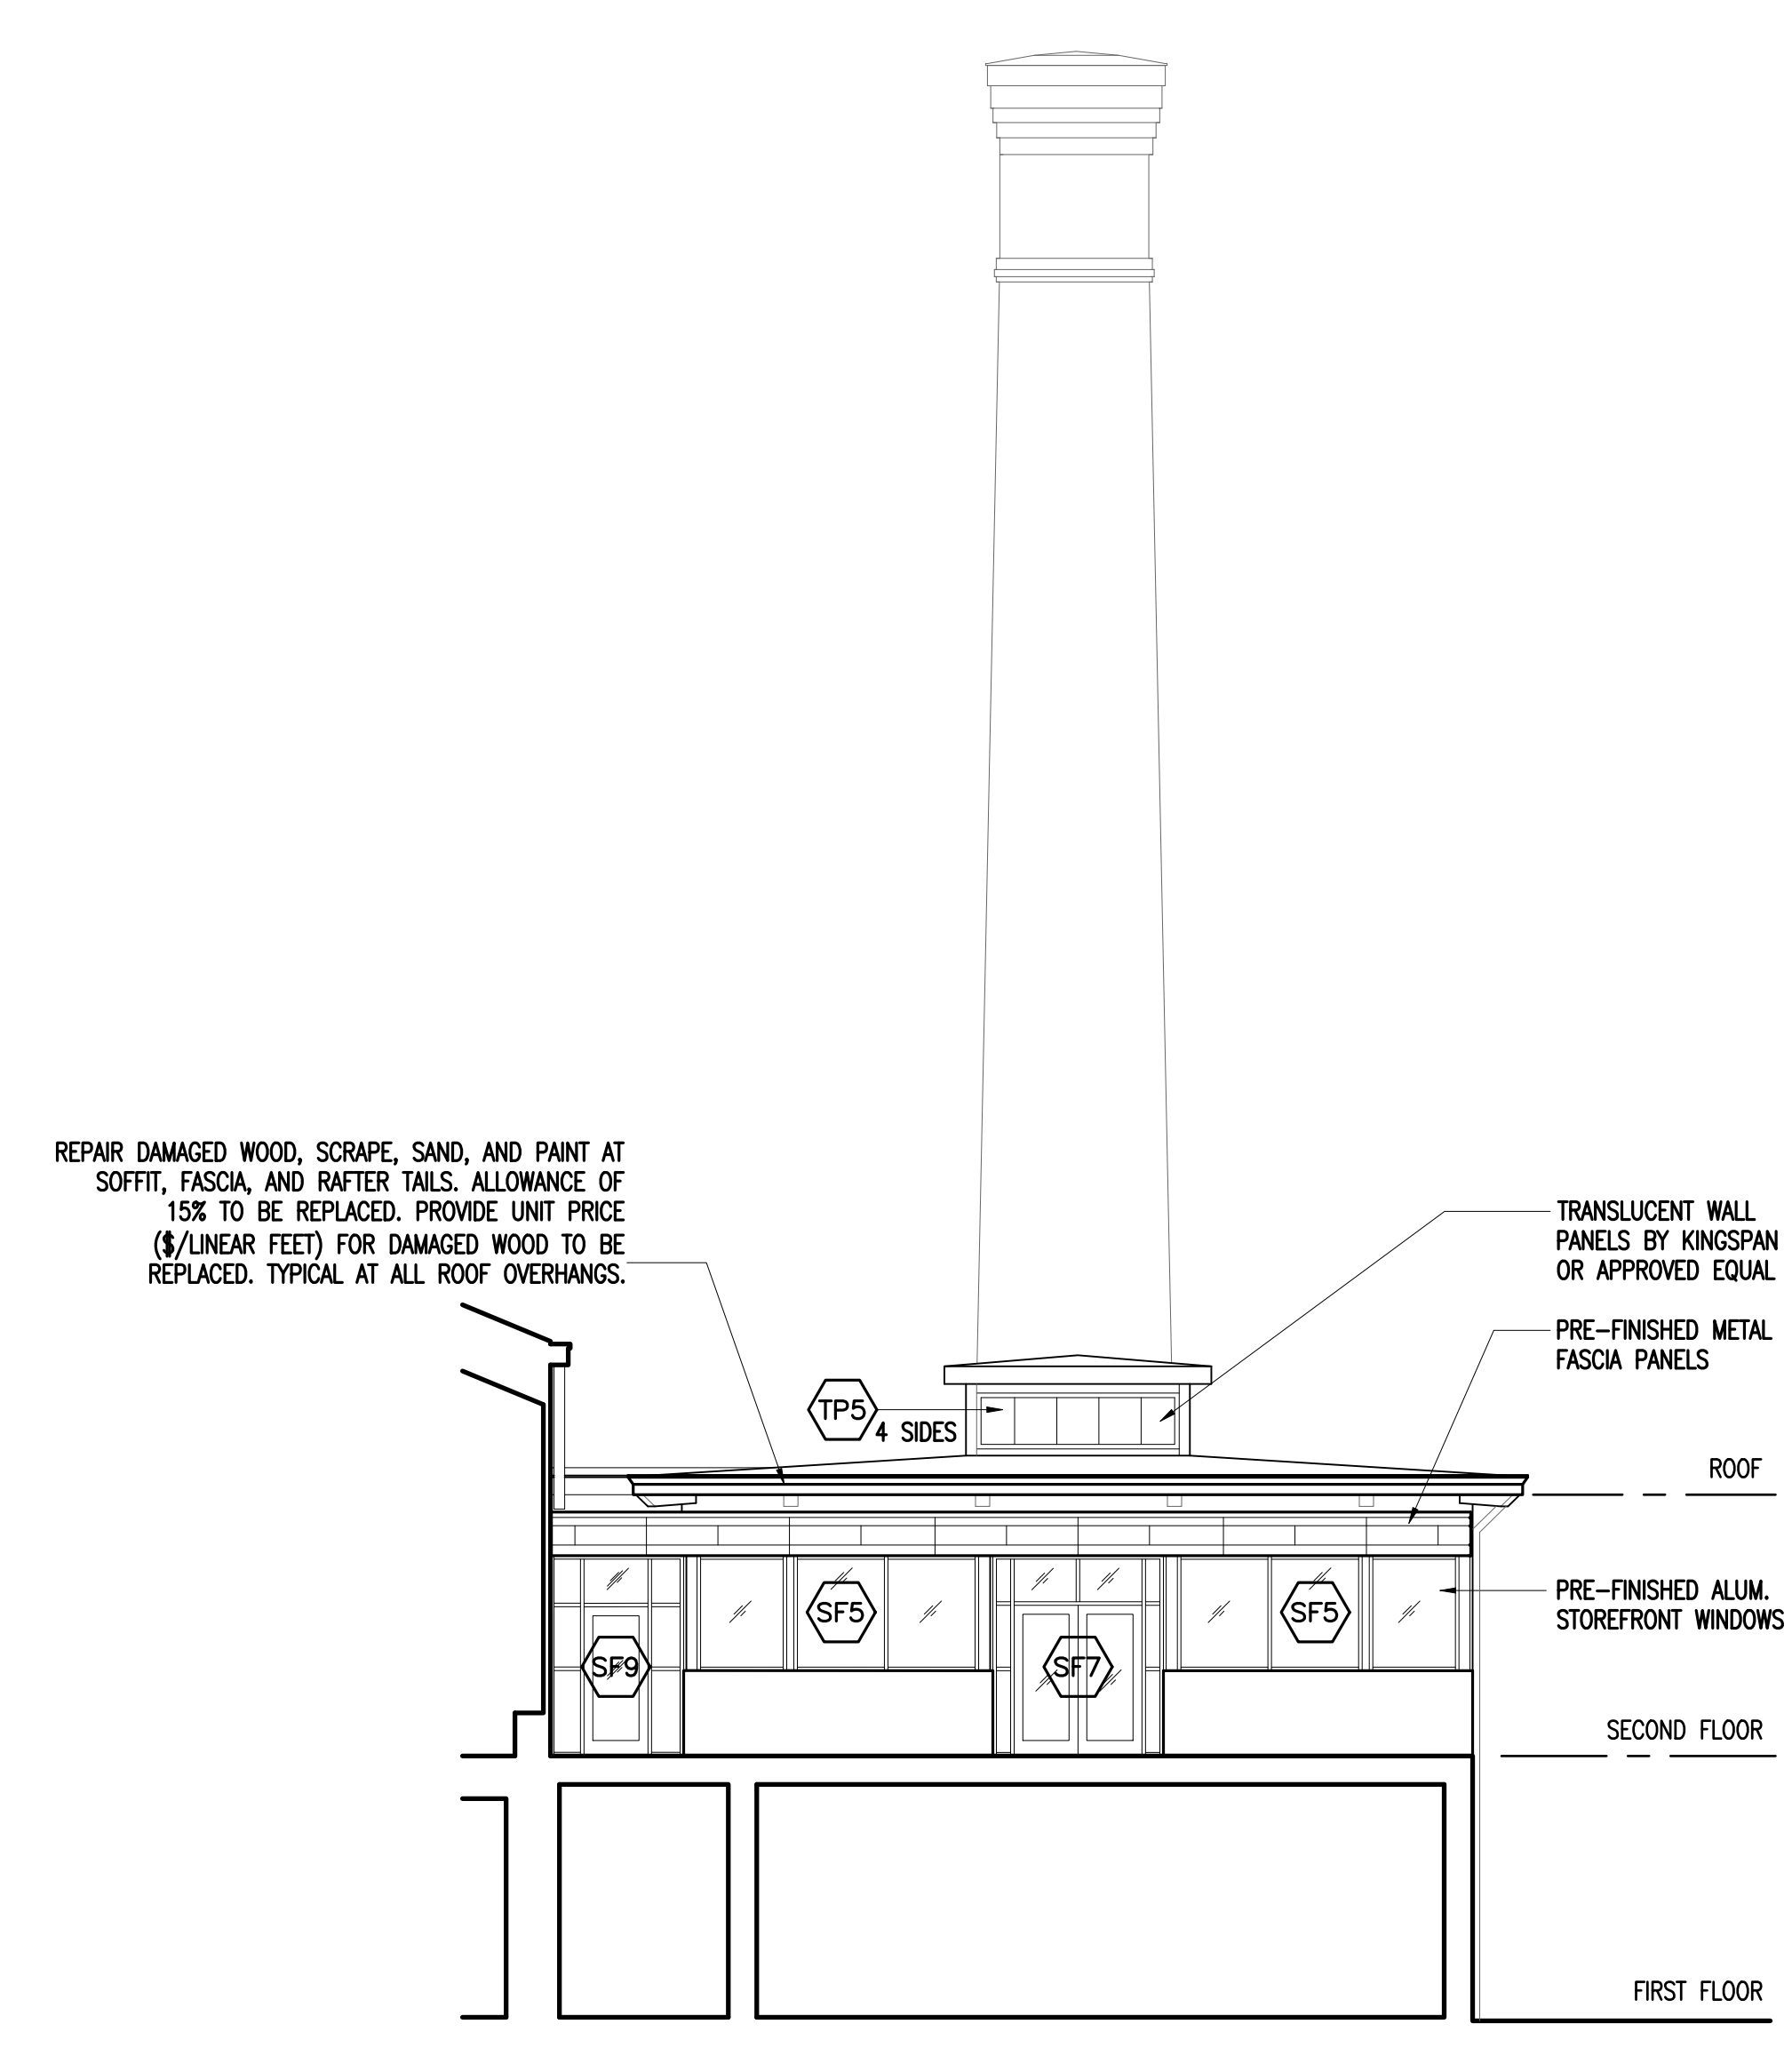

number	item	date

1 BOILER BUILDING WEST ELEVATION  
SCALE: 1/8" = 1'-0"

2 BOILER BUILDING SOUTH ELEVATION  
SCALE: 1/8" = 1'-0"

3 BOILER BUILDING NORTH ELEVATION  
SCALE: 1/8" = 1'-0"

4 BOILER BUILDING SECTION/ATRIUM ELEVATION  
SCALE: 1/8" = 1'-0"